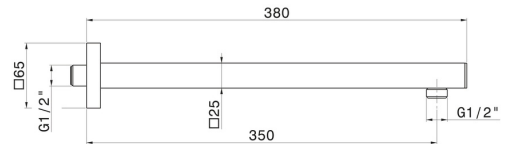

27674.59.067

Wall-mounted shower arm, squared, in brass. L=350 mm -
finish PVD Brushed Copper Bronze

PVD Brushed Copper Bronze

FEATURES

Material	Brass
Installation	Wall mounted

TECHNICAL DRAWING

27674.59.067

Wall-mounted shower arm, squared, in brass. L=350 mm - finish PVD Brushed Copper Bronze

AVAILABLE FINISHES

59.067

PVD Brushed Copper Bronze

01.014

finish Matt White

01.093

finish Matt Black