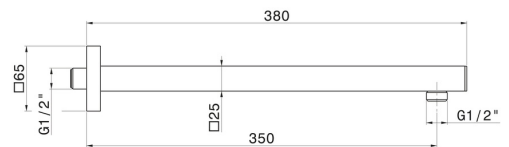

27674.59.097

Wall-mounted shower arm, squared, in brass. L=350 mm -
finish PVD Brushed Gold

PVD Brushed Gold

FEATURES

Material	Brass
Installation	Wall mounted

TECHNICAL DRAWING

27674.59.097

Wall-mounted shower arm, squared, in brass. L=350 mm - finish PVD Brushed Gold