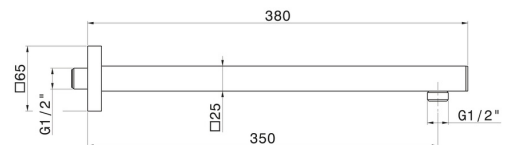

## 27674.59.098

Wall-mounted shower arm, squared, in brass. L=350 mm -  
finish PVD Brushed Pale Gold

PVD Brushed Pale Gold

### TECHNICAL DRAWING

---

**27674.59.098**

Wall-mounted shower arm, squared, in brass. L=350 mm - finish PVD Brushed Pale Gold