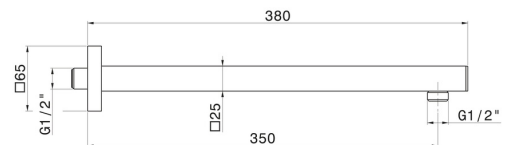

27674.61.020

Wall-mounted shower arm, squared, in brass. L=350 mm -
finish PVD Glossy Gold

PVD Glossy Gold

FEATURES

Material	Brass
Installation	Wall mounted

TECHNICAL DRAWING

27674.61.020

Wall-mounted shower arm, squared, in brass. L=350 mm - finish PVD Glossy Gold