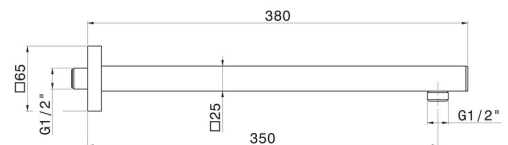

## 27674.M0.071

Wall-mounted shower arm, squared, in brass. L=350 mm -  
finish Gold Satin

### TECHNICAL DRAWING

---

**27674.M0.071**

Wall-mounted shower arm, squared, in brass. L=350 mm - finish Gold Satin