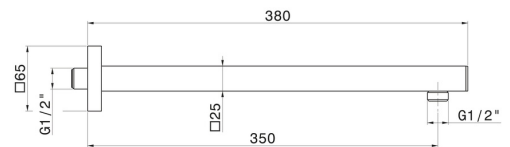

27674.M0.072

Wall-mounted shower arm, squared, in brass. L=350 mm -
finish Copper Satin

FEATURES

Material	Brass
Installation	Wall mounted

TECHNICAL DRAWING

27674.M0.072

Wall-mounted shower arm, squared, in brass. L=350 mm - finish Copper Satin