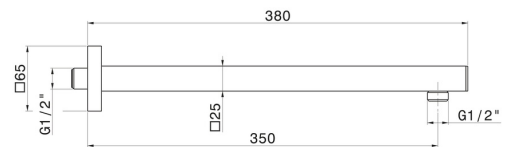

27674.M0.077

Wall-mounted shower arm, squared, in brass. L=350 mm -
finish Carbon Satin

FEATURES

Material	Brass
Installation	Wall mounted

TECHNICAL DRAWING

27674.M0.077

Wall-mounted shower arm, squared, in brass. L=350 mm - finish Carbon Satin