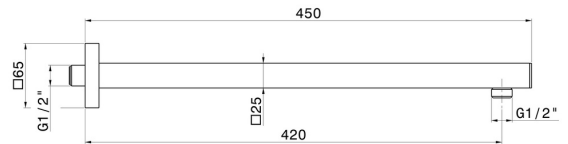

26585.01.014

Wall-mounted shower arm, squared, in brass. L=420 mm -
finish Matt White

FEATURES

Material	Brass
Installation	Wall mounted

TECHNICAL DRAWING

26585.01.014

Wall-mounted shower arm, squared, in brass. L=420 mm - finish Matt White