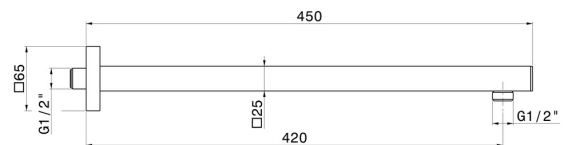

26585.01.093

Wall-mounted shower arm, squared, in brass. L=420 mm -
finish Matt Black

FEATURES

Material	Brass
Installation	Wall mounted

TECHNICAL DRAWING

26585.01.093

Wall-mounted shower arm, squared, in brass. L=420 mm - finish Matt Black