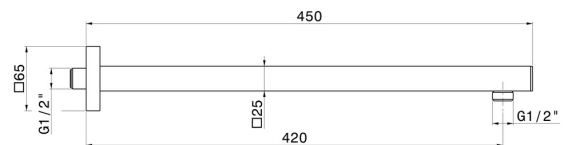

## 26585.21.018

Wall-mounted shower arm, squared, in brass. L=420 mm -  
finish Chrome

### TECHNICAL DRAWING

---

**26585.21.018**

Wall-mounted shower arm, squared, in brass. L=420 mm - finish Chrome