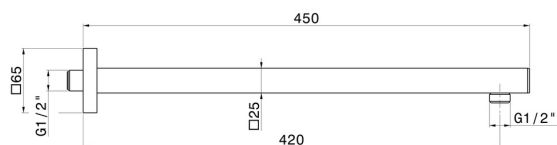

26585.47.083

Wall-mounted shower arm, squared, in brass. L=420 mm -
finish Groove Bronze

Groove Bronze

FEATURES

Material	Brass
Installation	Wall mounted

TECHNICAL DRAWING

26585.47.083

Wall-mounted shower arm, squared, in brass. L=420 mm - finish Groove Bronze