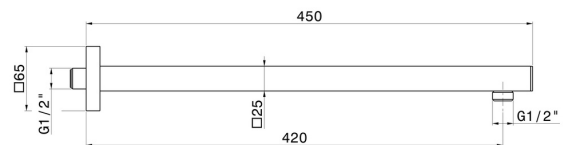

26585.58.061

Wall-mounted shower arm, squared, in brass. L=420 mm -
finish PVD Copper Bronze

PVD Copper Bronze

FEATURES

Material	Brass
Installation	Wall mounted

TECHNICAL DRAWING

26585.58.061

Wall-mounted shower arm, squared, in brass. L=420 mm - finish PVD Copper Bronze