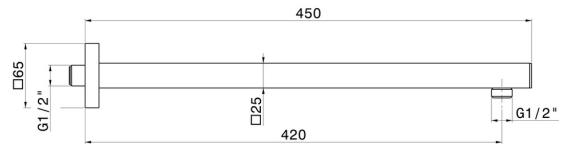

26585.58.063

Wall-mounted shower arm, squared, in brass. L=420 mm -
finish PVD Gun Metal

FEATURES

Material	Brass
Installation	Wall mounted

TECHNICAL DRAWING

26585.58.063

Wall-mounted shower arm, squared, in brass. L=420 mm - finish PVD Gun Metal