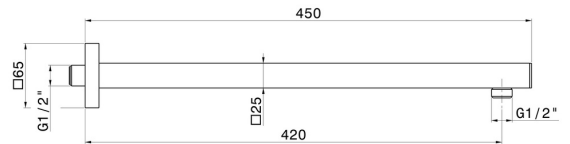

26585.59.064

Wall-mounted shower arm, squared, in brass. L=420 mm -
finish PVD Brushed Gun Metal

FEATURES

Material	Brass
Installation	Wall mounted

TECHNICAL DRAWING

26585.59.064

Wall-mounted shower arm, squared, in brass. L=420 mm - finish PVD Brushed Gun Metal