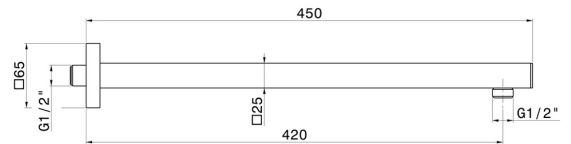

26585.59.066

Wall-mounted shower arm, squared, in brass. L=420 mm -
finish PVD Brushed steel

FEATURES

Material	Brass
Installation	Wall mounted

TECHNICAL DRAWING

26585.59.066

Wall-mounted shower arm, squared, in brass. L=420 mm - finish PVD Brushed steel