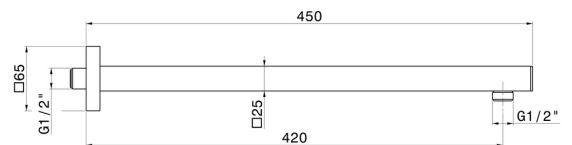

26585.59.067

Wall-mounted shower arm, squared, in brass. L=420 mm -
finish PVD Brushed Copper Bronze

PVD Brushed Copper Bronze

FEATURES

Material	Brass
Installation	Wall mounted

TECHNICAL DRAWING

26585.59.067

Wall-mounted shower arm, squared, in brass. L=420 mm - finish PVD Brushed Copper Bronze

AVAILABLE FINISHES

59.067

PVD Brushed Copper Bronze

01.014

finish Matt White

01.093

finish Matt Black