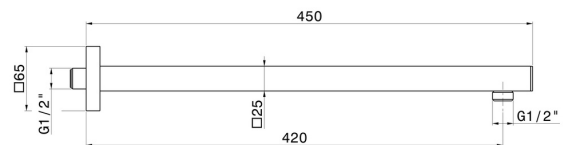

26585.59.097

Wall-mounted shower arm, squared, in brass. L=420 mm -
finish PVD Brushed Gold

PVD Brushed Gold

FEATURES

Material	Brass
Installation	Wall mounted

TECHNICAL DRAWING

26585.59.097

Wall-mounted shower arm, squared, in brass. L=420 mm - finish PVD Brushed Gold