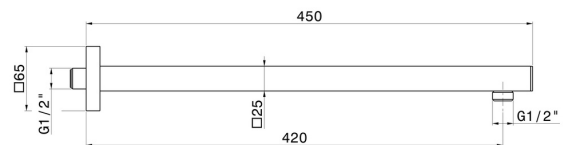

## 26585.59.098

Wall-mounted shower arm, squared, in brass. L=420 mm -  
finish PVD Brushed Pale Gold

PVD Brushed Pale Gold

### TECHNICAL DRAWING

---

**26585.59.098**

Wall-mounted shower arm, squared, in brass. L=420 mm - finish PVD Brushed Pale Gold