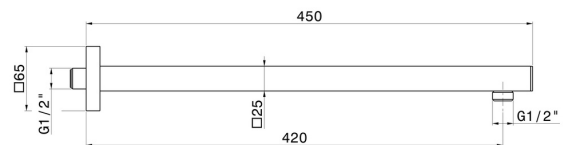

26585.61.020

Wall-mounted shower arm, squared, in brass. L=420 mm -
finish PVD Glossy Gold

PVD Glossy Gold

FEATURES

Material	Brass
Installation	Wall mounted

TECHNICAL DRAWING

26585.61.020

Wall-mounted shower arm, squared, in brass. L=420 mm - finish PVD Glossy Gold