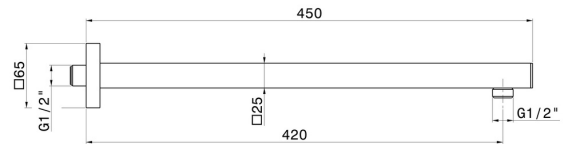

26585.M0.070

Wall-mounted shower arm, squared, in brass. L=420 mm -
finish Titanium Satin

FEATURES

Material	Brass
Installation	Wall mounted

TECHNICAL DRAWING

26585.M0.070

Wall-mounted shower arm, squared, in brass. L=420 mm - finish Titanium Satin