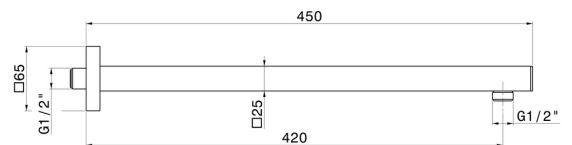

26585.M0.071

Wall-mounted shower arm, squared, in brass. L=420 mm -
finish Gold Satin

Gold Satin

FEATURES

Material	Brass
Installation	Wall mounted

TECHNICAL DRAWING

26585.M0.071

Wall-mounted shower arm, squared, in brass. L=420 mm - finish Gold Satin