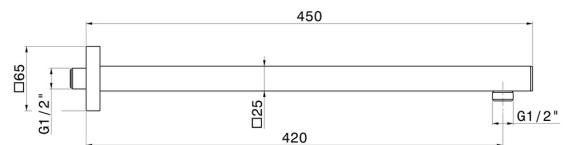

## 26585.M0.072

Wall-mounted shower arm, squared, in brass. L=420 mm -  
finish Copper Satin

### TECHNICAL DRAWING

---

**26585.M0.072**

Wall-mounted shower arm, squared, in brass. L=420 mm - finish Copper Satin