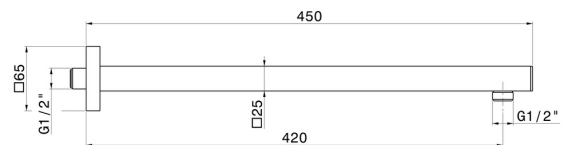

## 26585.M0.075

Wall-mounted shower arm, squared, in brass. L=420 mm -  
finish Copper Glossy

### TECHNICAL DRAWING

---

**26585.M0.075**

Wall-mounted shower arm, squared, in brass. L=420 mm - finish Copper Glossy