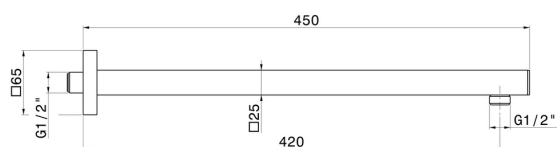

26585.M0.077

Wall-mounted shower arm, squared, in brass. L=420 mm -
finish Carbon Satin

FEATURES

Material	Brass
Installation	Wall mounted

TECHNICAL DRAWING

26585.M0.077

Wall-mounted shower arm, squared, in brass. L=420 mm - finish Carbon Satin