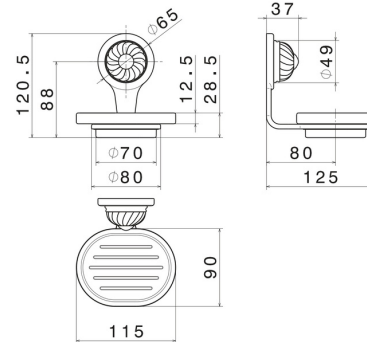

DELUXE ACCESSORIES

68200.21.018

Wall-mounted soap dish - finish Chrome

Chrome

FEATURES

Material	Ceramic
Installation	Wall mounted

TECHNICAL DRAWING

 **AR Preview**
try it in your home

More Details
on our [website](#)

DELUXE ACCESSORIES

68200.21.018

Wall-mounted soap dish - finish Chrome

AVAILABLE FINISHES

21.018

Chrome

66.019