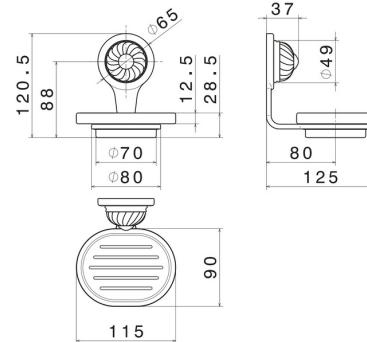

DELUXE ACCESSORIES

68200.66.019

Wall-mounted soap dish - finish Gold

FEATURES

Material **Ceramic**
Installation **Wall mounted**

TECHNICAL DRAWING

 **AR Preview**
try it in your home

More Details
on our [website](#)

DELUXE ACCESSORIES

68200.66.019

Wall-mounted soap dish - finish Gold

AVAILABLE FINISHES

66.019

Gold

21.018

finish Chrome