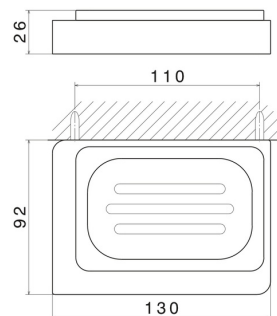

SQUARE ACCESSORIES

62901.01.093

Wall-mounted soap dish. Black ceramic - finish Matt Black

Matt Black

FEATURES

Material

Ceramic

Installation

Wall mounted

TECHNICAL DRAWING

SQUARE ACCESSORIES

62901.01.093

Wall-mounted soap dish. Black ceramic - finish Matt Black

AVAILABLE FINISHES

01.093

Matt Black