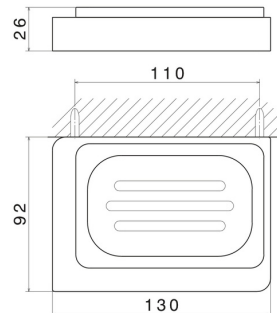

SQUARE ACCESSORIES

62901.21.018

Wall-mounted soap dish. Black ceramic - finish Chrome

Chrome

FEATURES

Material

Ceramic

Installation

Wall mounted

TECHNICAL DRAWING

SQUARE ACCESSORIES

62901.21.018

Wall-mounted soap dish. Black ceramic - finish Chrome

AVAILABLE FINISHES

21.018

Chrome