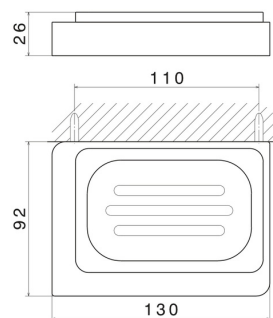

## SQUARE ACCESSORIES

**62901.58.061**

Wall-mounted soap dish. Black ceramic - finish PVD Copper Bronze

PVD Copper Bronze

### TECHNICAL DRAWING

---