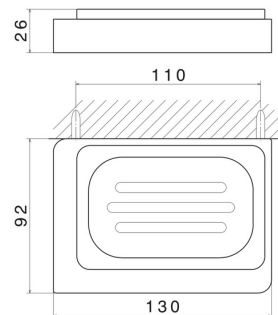

SQUARE ACCESSORIES

62901.58.063

Wall-mounted soap dish. Black ceramic - finish PVD Gun Metal

PVD Gun Metal

FEATURES

Material
Installation

Ceramic
Wall mounted

TECHNICAL DRAWING

SQUARE ACCESSORIES

62901.58.063

Wall-mounted soap dish. Black ceramic - finish PVD Gun Metal

AVAILABLE FINISHES

58.063

PVD Gun Metal

01.014

finish Matt White