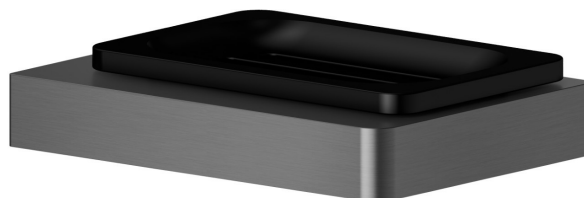

SQUARE ACCESSORIES

62901.59.064

Wall-mounted soap dish. Black ceramic - finish PVD Brushed Gun Metal

PVD Brushed Gun Metal

FEATURES

Material	Ceramic
Installation	Wall mounted

TECHNICAL DRAWING

SQUARE ACCESSORIES

62901.59.064

Wall-mounted soap dish. Black ceramic - finish PVD Brushed Gun Metal

AVAILABLE FINISHES

59.064

PVD Brushed Gun Metal

01.014

finish Matt White

01.093

finish Matt Black

21.018

finish Chrome

58.061

finish PVD Copper Bronze

58.063

finish PVD Gun Metal

59.066