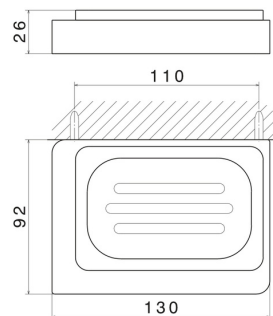

SQUARE ACCESSORIES

62901.59.064

Wall-mounted soap dish. Black ceramic - finish PVD Brushed Gun Metal

PVD Brushed Gun Metal

FEATURES

Material	Ceramic
Installation	Wall mounted

TECHNICAL DRAWING

SQUARE ACCESSORIES

62901.59.064

Wall-mounted soap dish. Black ceramic - finish PVD Brushed Gun Metal

AVAILABLE FINISHES

59.064

PVD Brushed Gun Metal

01.014

finish Matt White

01.093