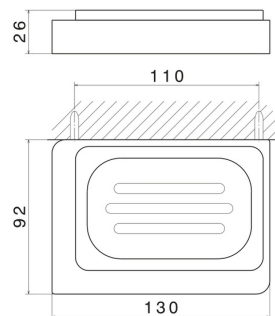

SQUARE ACCESSORIES

62901.59.066

Wall-mounted soap dish. Black ceramic - finish PVD Brushed steel

PVD Brushed steel

FEATURES

Material

Ceramic

Installation

Wall mounted

TECHNICAL DRAWING

SQUARE ACCESSORIES

62901.59.066

Wall-mounted soap dish. Black ceramic - finish PVD Brushed steel

AVAILABLE FINISHES

59.066

PVD Brushed steel