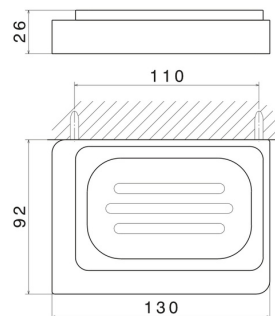

SQUARE ACCESSORIES

62901.59.067

Wall-mounted soap dish. Black ceramic - finish PVD Brushed Copper Bronze

PVD Brushed Copper Bronze

FEATURES

Material	Ceramic
Installation	Wall mounted

TECHNICAL DRAWING

SQUARE ACCESSORIES

62901.59.067

Wall-mounted soap dish. Black ceramic - finish PVD Brushed Copper Bronze

AVAILABLE FINISHES

59.067

PVD Brushed Copper Bronze

01.014

finish Matt White

01.093