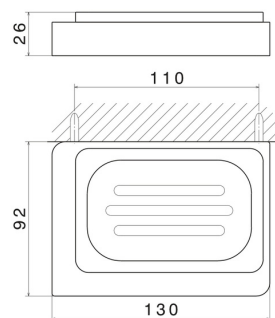

SQUARE ACCESSORIES

62901.59.097

Wall-mounted soap dish. Black ceramic - finish PVD Brushed Gold

PVD Brushed Gold

FEATURES

Material	Ceramic
Installation	Wall mounted

TECHNICAL DRAWING

SQUARE ACCESSORIES

62901.59.097

Wall-mounted soap dish. Black ceramic - finish PVD Brushed Gold

AVAILABLE FINISHES

59.097

PVD Brushed Gold

01.014

finish Matt White

01.093