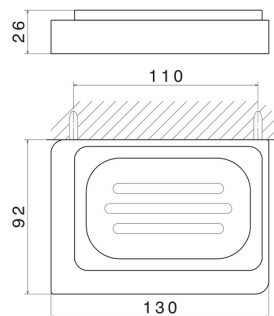

## SQUARE ACCESSORIES

**62901.61.020**

Wall-mounted soap dish. Black ceramic - finish PVD Glossy Gold

PVD Glossy Gold

### TECHNICAL DRAWING

---