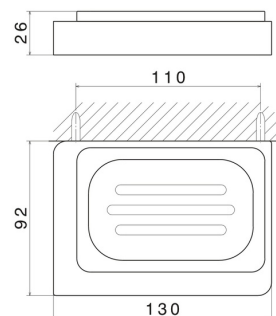

SQUARE ACCESSORIES

62901.M0.070

Wall-mounted soap dish. Black ceramic - finish Titanium Satin

Titanium Satin

FEATURES

Material

Ceramic

Installation

Wall mounted

TECHNICAL DRAWING

SQUARE ACCESSORIES

62901.M0.070

Wall-mounted soap dish. Black ceramic - finish Titanium Satin

AVAILABLE FINISHES

M0.070

Titanium Satin