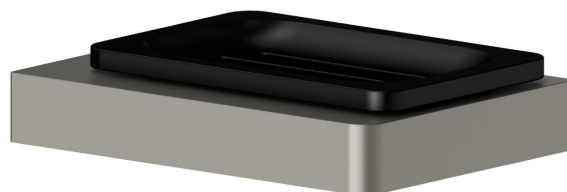

SQUARE ACCESSORIES

62901.M0.070

Wall-mounted soap dish. Black ceramic - finish Titanium Satin

Titanium Satin

FEATURES

Material

Ceramic

Installation

Wall mounted

TECHNICAL DRAWING

SQUARE ACCESSORIES

62901.M0.070

Wall-mounted soap dish. Black ceramic - finish Titanium Satin

AVAILABLE FINISHES

M0.070

Titanium Satin