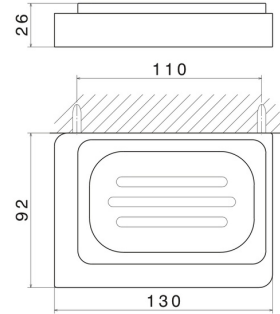

SQUARE ACCESSORIES

62901.M0.071

Wall-mounted soap dish. Black ceramic - finish Gold Satin

Gold Satin

FEATURES

Material

Ceramic

Installation

Wall mounted

TECHNICAL DRAWING

SQUARE ACCESSORIES

62901.M0.071

Wall-mounted soap dish. Black ceramic - finish Gold Satin

AVAILABLE FINISHES

M0.071

Gold Satin