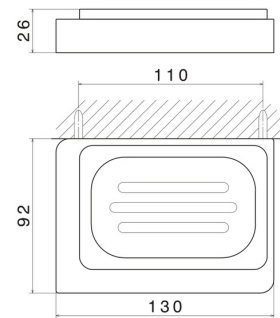

SQUARE ACCESSORIES

62901.M0.072

Wall-mounted soap dish. Black ceramic - finish Copper Satin

Copper Satin

FEATURES

Material

Ceramic

Installation

Wall mounted

TECHNICAL DRAWING

SQUARE ACCESSORIES

62901.M0.072

Wall-mounted soap dish. Black ceramic - finish Copper Satin

AVAILABLE FINISHES

M0.072

Copper Satin