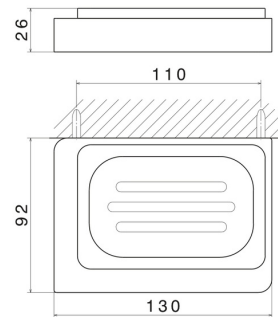

SQUARE ACCESSORIES

62901.M0.075

Wall-mounted soap dish. Black ceramic - finish Copper Glossy

Copper Glossy

FEATURES

Material

Ceramic

Installation

Wall mounted

TECHNICAL DRAWING

SQUARE ACCESSORIES

62901.M0.075

Wall-mounted soap dish. Black ceramic - finish Copper Glossy

AVAILABLE FINISHES

M0.075

Copper Glossy