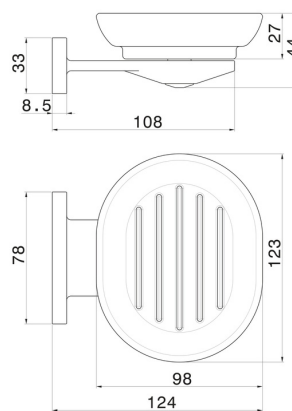

ROUND ACCESSORIES

67201.01.014

Wall-mounted soap dish. Black ceramic - finish Matt White

FEATURES

Material	Ceramic
Installation	Wall mounted

TECHNICAL DRAWING

ROUND ACCESSORIES

67201.01.014

Wall-mounted soap dish. Black ceramic - finish Matt White

AVAILABLE FINISHES

01.014

Matt White

01.093

finish Matt Black

21.018

finish Chrome