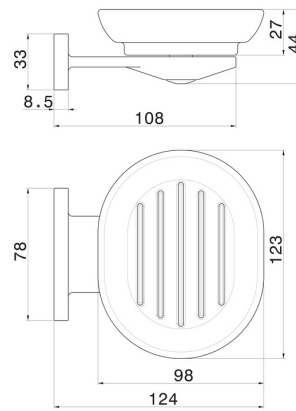

ROUND ACCESSORIES

67201.01.093

Wall-mounted soap dish. Black ceramic - finish Matt Black

FEATURES

Material	Ceramic
Installation	Wall mounted

TECHNICAL DRAWING

AR Preview
try it in your home

More Details
on our [website](#)

ROUND ACCESSORIES

67201.01.093

Wall-mounted soap dish. Black ceramic - finish Matt Black

AVAILABLE FINISHES

01.093

Matt Black

01.014

finish Matt White