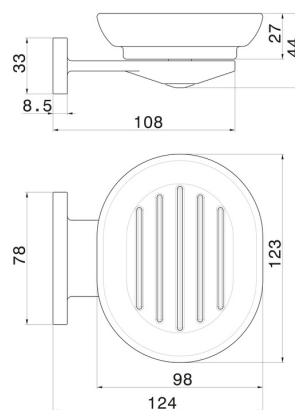

TECHNICAL DRAWING

AR Preview
try it in your home

More Details
on our [website](#)