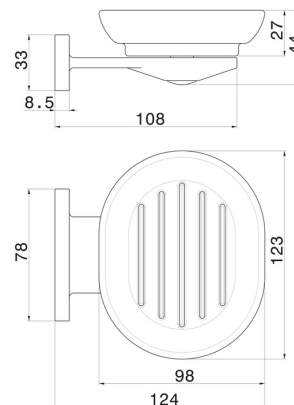

TECHNICAL DRAWING

AR Preview
try it in your home

More Details
on our [website](#)