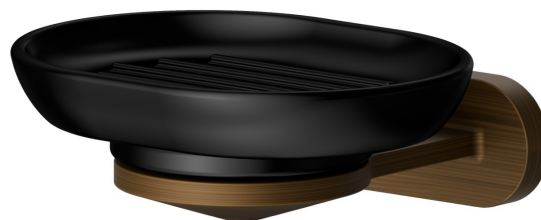

# ROUND ACCESSORIES

**67201.47.083**

Wall-mounted soap dish. Black ceramic - finish Groove Bronze

Groove Bronze

## FEATURES

Material	Ceramic
Installation	Wall mounted

## ROUND ACCESSORIES

**67201.47.083**

Wall-mounted soap dish. Black ceramic - finish Groove Bronze

### AVAILABLE FINISHES

---

**47.083**

Groove Bronze

**01.014**

finish Matt White

**01.093**

finish Matt Black