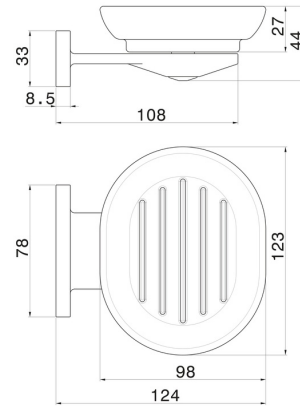

ROUND ACCESSORIES

67201.47.083

Wall-mounted soap dish. Black ceramic - finish Groove Bronze

Groove Bronze

FEATURES

Material **Ceramic**
Installation **Wall mounted**

TECHNICAL DRAWING

AR Preview
try it in your home

More Details
on our [website](#)

ROUND ACCESSORIES

67201.47.083

Wall-mounted soap dish. Black ceramic - finish Groove Bronze

AVAILABLE FINISHES

47.083

Groove Bronze

01.014