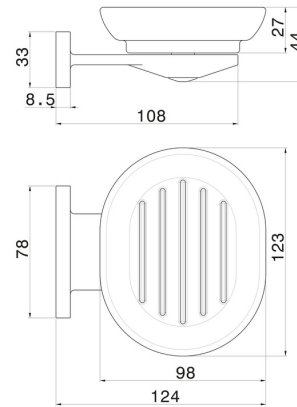

ROUND ACCESSORIES

67201.58.061

Wall-mounted soap dish. Black ceramic - finish PVD Copper Bronze

PVD Copper Bronze

FEATURES

Material	Ceramic
Installation	Wall mounted

TECHNICAL DRAWING

ROUND ACCESSORIES

67201.58.061

Wall-mounted soap dish. Black ceramic - finish PVD Copper Bronze

AVAILABLE FINISHES

58.061

PVD Copper Bronze

01.014

finish Matt White

01.093