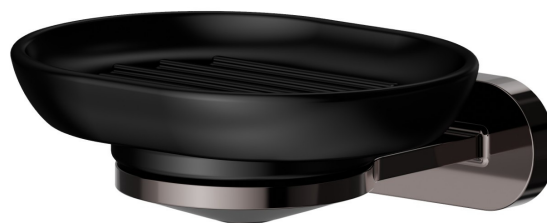

ROUND ACCESSORIES

67201.58.063

Wall-mounted soap dish. Black ceramic - finish PVD Gun Metal

FEATURES

Material	Ceramic
Installation	Wall mounted

TECHNICAL DRAWING

ROUND ACCESSORIES

67201.58.063

Wall-mounted soap dish. Black ceramic - finish PVD Gun Metal

AVAILABLE FINISHES

58.063

PVD Gun Metal

01.014

finish Matt White

01.093

finish Matt Black

21.018

finish Chrome

47.083

finish Groove Bronze

58.061

finish PVD Copper Bronze

59.064

finish PVD Brushed Gun Metal

59.066

finish PVD Brushed steel

59.067

finish PVD Brushed Copper Bronze

59.097

finish PVD Brushed Gold

59.098

finish PVD Brushed Pale Gold