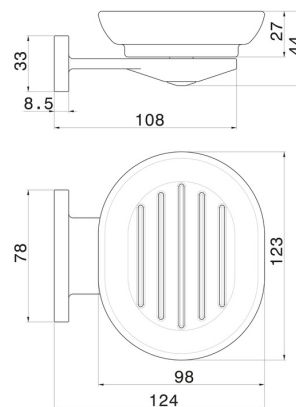

ROUND ACCESSORIES

67201.58.063

Wall-mounted soap dish. Black ceramic - finish PVD Gun Metal

FEATURES

Material	Ceramic
Installation	Wall mounted

TECHNICAL DRAWING

ROUND ACCESSORIES

67201.58.063

Wall-mounted soap dish. Black ceramic - finish PVD Gun Metal

AVAILABLE FINISHES

58.063

PVD Gun Metal

01.014

finish Matt White

01.093

finish Matt Black