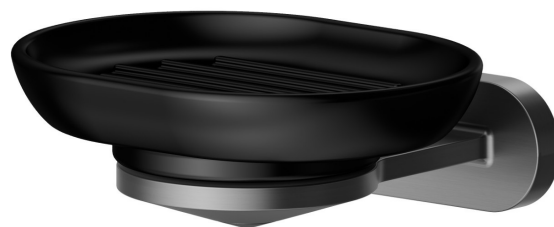

ROUND ACCESSORIES

67201.59.064

Wall-mounted soap dish. Black ceramic - finish PVD Brushed Gun Metal

PVD Brushed Gun Metal

FEATURES

| | |
|--------------|---------------------|
| Material | Ceramic |
| Installation | Wall mounted |

TECHNICAL DRAWING

ROUND ACCESSORIES

67201.59.064

Wall-mounted soap dish. Black ceramic - finish PVD Brushed Gun Metal

AVAILABLE FINISHES

59.064

PVD Brushed Gun Metal

01.014

finish Matt White

01.093

finish Matt Black

21.018

finish Chrome

47.083

finish Groove Bronze

58.061