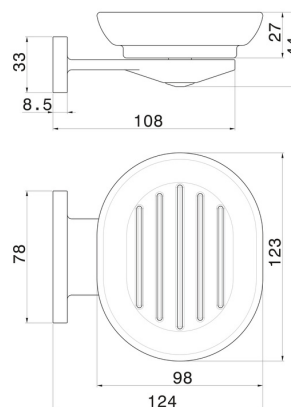

ROUND ACCESSORIES

67201.59.064

Wall-mounted soap dish. Black ceramic - finish PVD Brushed Gun Metal

PVD Brushed Gun Metal

FEATURES

| | |
|--------------|---------------------|
| Material | Ceramic |
| Installation | Wall mounted |

TECHNICAL DRAWING

ROUND ACCESSORIES

67201.59.064

Wall-mounted soap dish. Black ceramic - finish PVD Brushed Gun Metal

AVAILABLE FINISHES

59.064

PVD Brushed Gun Metal

01.014