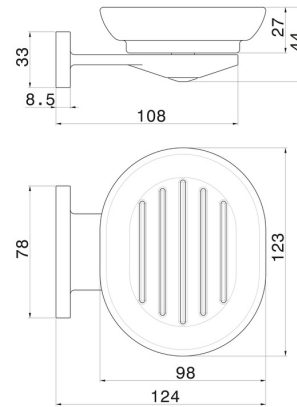

ROUND ACCESSORIES

67201.59.066

Wall-mounted soap dish. Black ceramic - finish PVD Brushed steel

PVD Brushed steel

FEATURES

Material

Ceramic

Installation

Wall mounted

TECHNICAL DRAWING

ROUND ACCESSORIES

67201.59.066

Wall-mounted soap dish. Black ceramic - finish PVD Brushed steel

AVAILABLE FINISHES

59.066

PVD Brushed steel