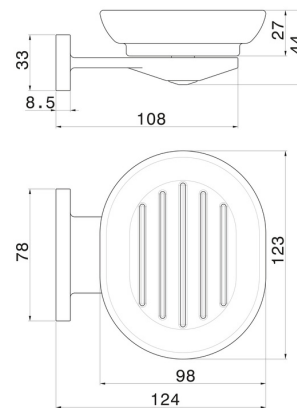

# ROUND ACCESSORIES

**67201.59.067**

Wall-mounted soap dish. Black ceramic - finish PVD Brushed Copper Bronze

PVD Brushed Copper Bronze

## FEATURES

---

|              |                     |
|--------------|---------------------|
| Material     | <b>Ceramic</b>      |
| Installation | <b>Wall mounted</b> |

## TECHNICAL DRAWING

---

## ROUND ACCESSORIES

**67201.59.067**

Wall-mounted soap dish. Black ceramic - finish PVD Brushed Copper Bronze