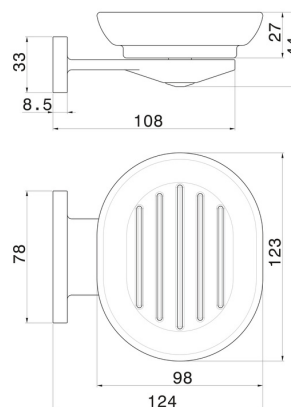

ROUND ACCESSORIES

67201.59.097

Wall-mounted soap dish. Black ceramic - finish PVD Brushed Gold

PVD Brushed Gold

FEATURES

Material	Ceramic
Installation	Wall mounted

TECHNICAL DRAWING

ROUND ACCESSORIES

67201.59.097

Wall-mounted soap dish. Black ceramic - finish PVD Brushed Gold

AVAILABLE FINISHES

59.097

PVD Brushed Gold

01.014

finish Matt White

01.093