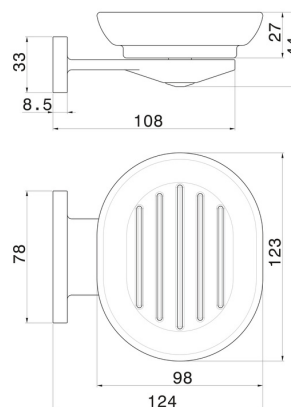

ROUND ACCESSORIES

67201.61.020

Wall-mounted soap dish. Black ceramic - finish PVD Glossy Gold

PVD Glossy Gold

FEATURES

Material	Ceramic
Installation	Wall mounted

TECHNICAL DRAWING

ROUND ACCESSORIES

67201.61.020

Wall-mounted soap dish. Black ceramic - finish PVD Glossy Gold

AVAILABLE FINISHES

61.020

PVD Glossy Gold

01.014

finish Matt White

01.093